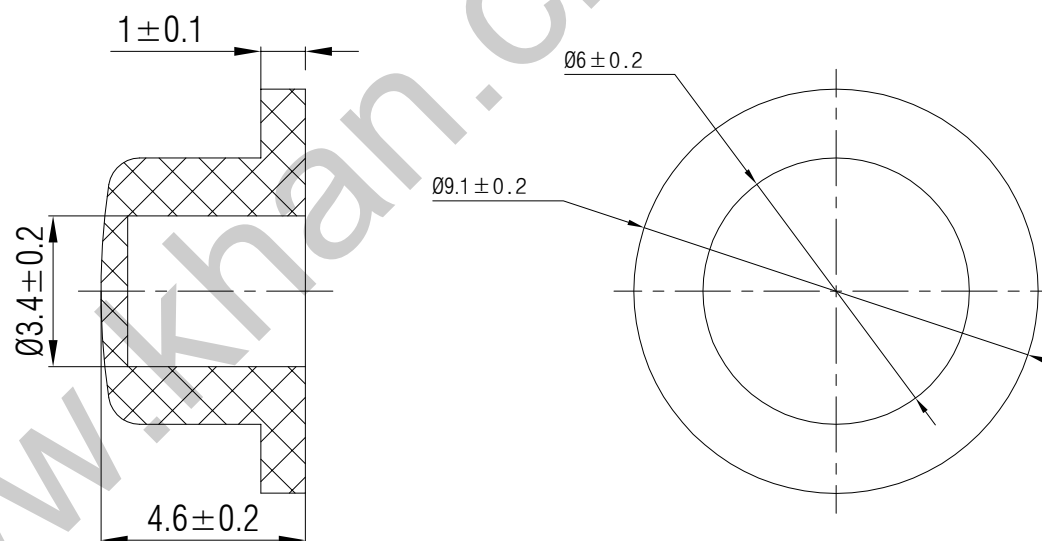

SWITCH CAP  
P/N:SC101

Materials ABS

Color Black,Ivory,Chrome Plating  
(OEM AVAILABLE)

Packaging

Bulk Package  
Inner Package: Plastic bag  
Outer Package: Carton

WENZHOU KHAN ELECTRONIC

|           |      |                                     |            |              |
|-----------|------|-------------------------------------|------------|--------------|
| VERSION   |      | PROJECTION                          | DESIGNED   | Wei Lin      |
| KH14FE22E |      |                                     | CHECKED    | ZhongJu Peng |
| SCALE     | SIZE | <br>Dimensions are shown:mm(inches) | APPROVED   | Johan Xu     |
| 5:1       | A4   |                                     | 2022.05.11 |              |